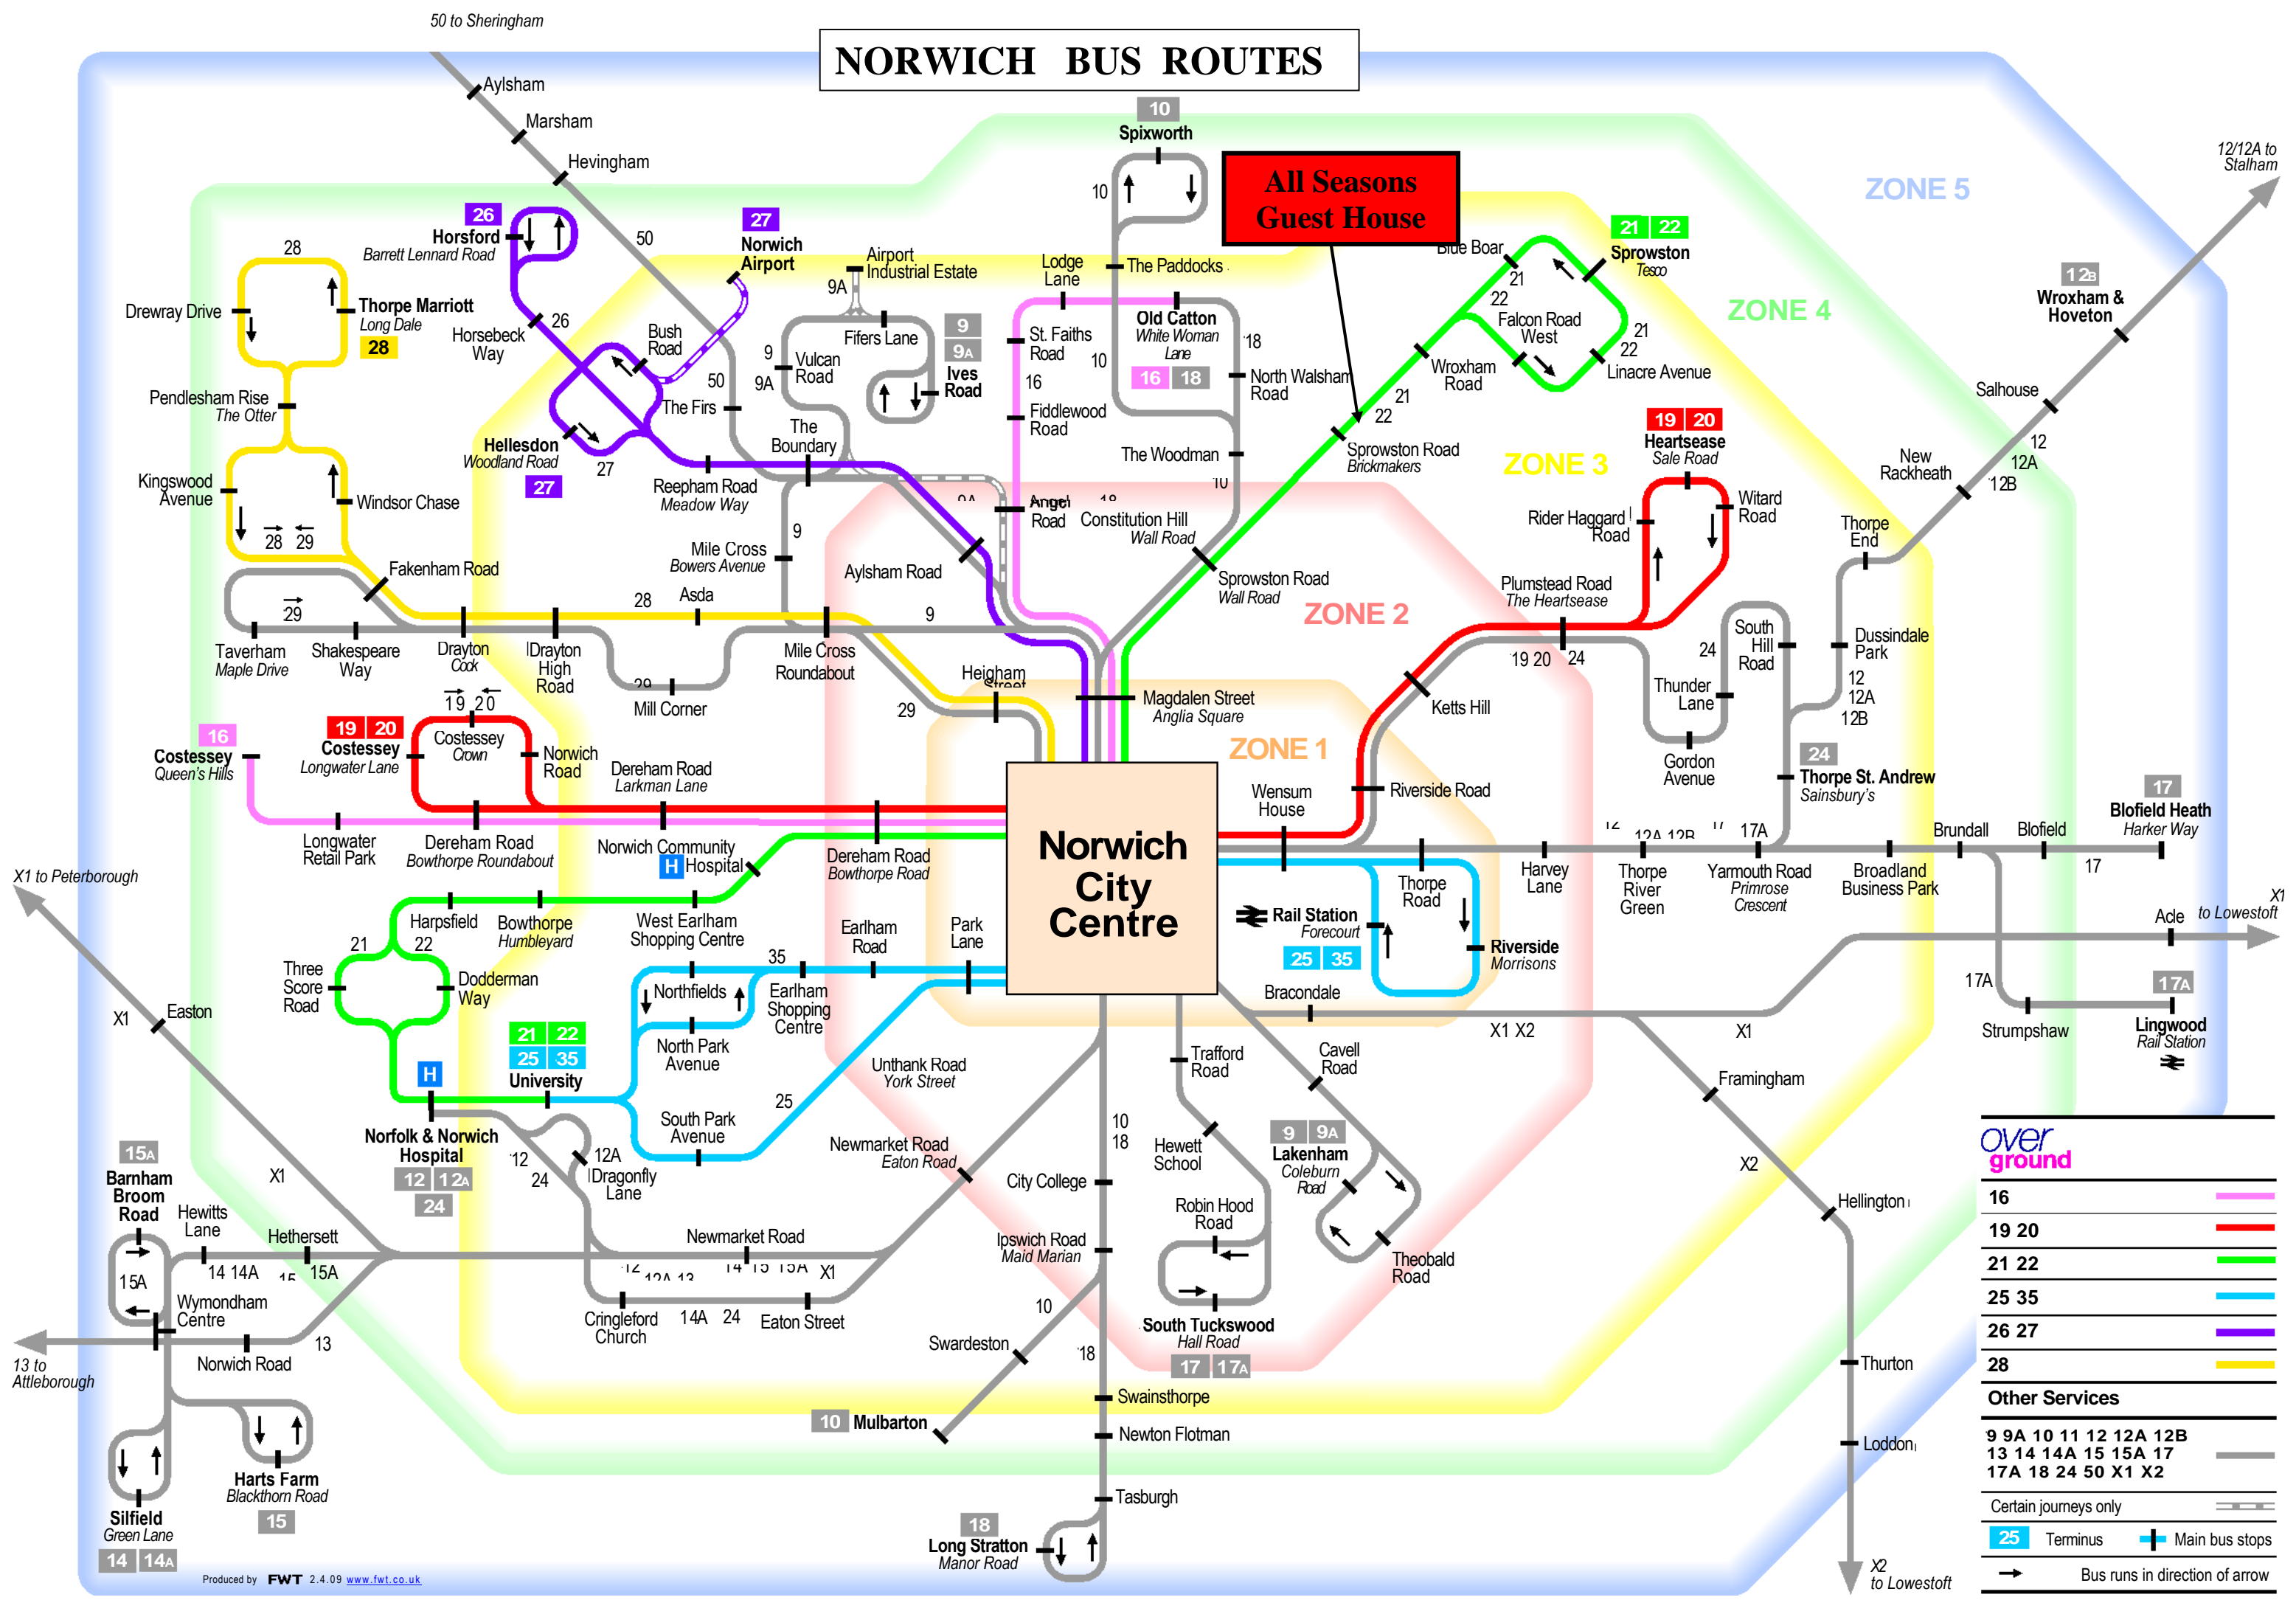

NORWICH BUS ROUTES

All Seasons Guest House

Norwich City Centre

over ground	
16	
19 20	
21 22	
25 35	
26 27	
28	
Other Services	
9 9A 10 11 12 12A 12B	
13 14 14A 15 15A 17	
17A 18 24 50 X1 X2	
Certain journeys only	
25	Terminus
	Main bus stops
	Bus runs in direction of arrow